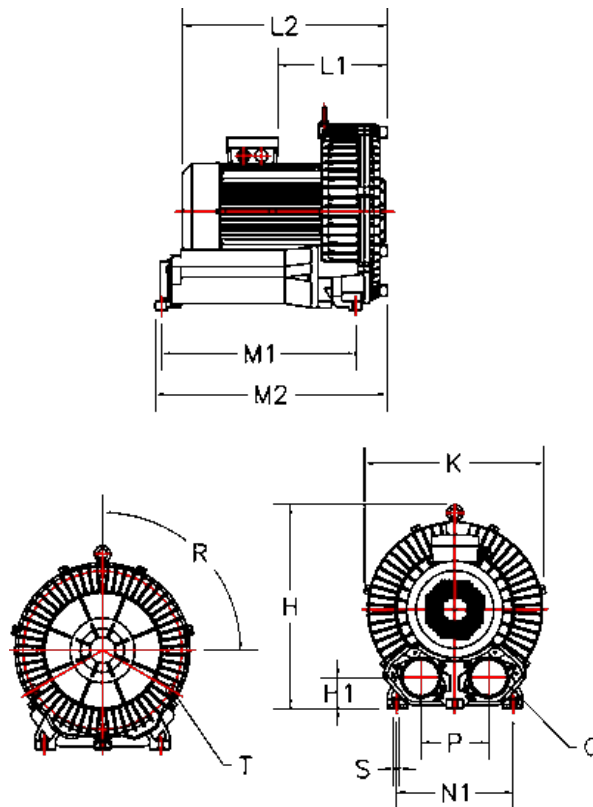

Data Sheet

Article number: 2761032907511

Description: KLEEblower KB329 0,75/0,85 kW
3x230/400V 50/60Hz Single stage

Measures

H = 301	N1 = 225
H1 = 45	Noise level dB 50/60Hz = 63/64
K = 285	P = 115
L1 = 111	Q = 2-PF 1 1/2" (NPT 1 1/2")
L2 = 264	R (degrees) = 3x120
M1 = 90	S = 4 x Ø12
M2 = 265	T = 3 - M6X1 - 15 dyb
N = 257	